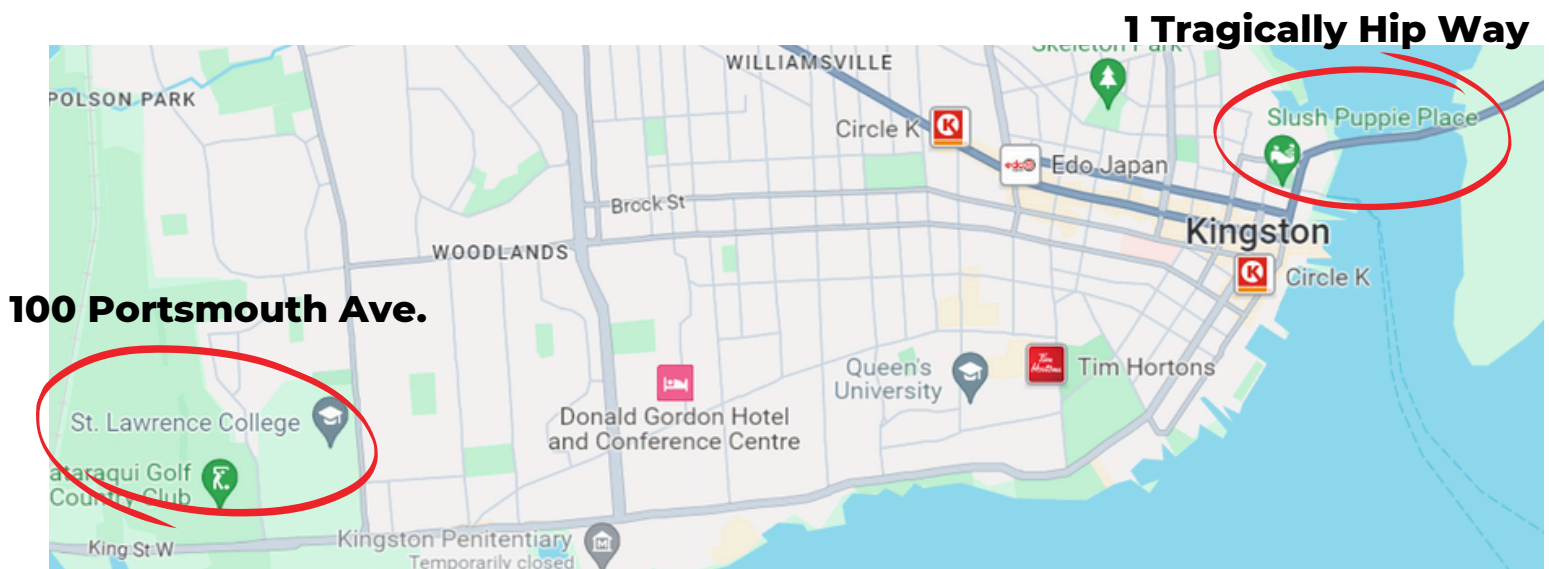

Park your car for **FREE** in the SLC parking lot. The St. Lawrence College Shuttle for the Slush Puppie Place will leave every **30 minutes**, and every **15 minutes** two hours before and after each convocation. Free shuttle for all students and guests. No ticket required.

**Drop-Off Location:** Slush Puppie Place –  
1 The Tragically Hip Way

**Pick-Up Location:** St Lawrence College –  
100 Portsmouth Ave. – Main Entrance

### THURSDAY, JUNE 13:

Shuttle Available **4 p.m. – 10:30 p.m.**

First trip from St. Lawrence College: **4 p.m.**

Last trip from Downtown: **10:30 p.m.**

*Shuttles leaves every 30 minutes, and every 15 minutes 2 hours before and after each convocation*

### FRIDAY, JUNE 14:

Shuttle Available **8 a.m. – 7:30 p.m.**

First trip from St. Lawrence College: **8 a.m.**

Last trip from Downtown: **7:30 p.m.**

*Shuttles leaves every 30 minutes, and every 15 minutes 2 hours before and after each convocation*